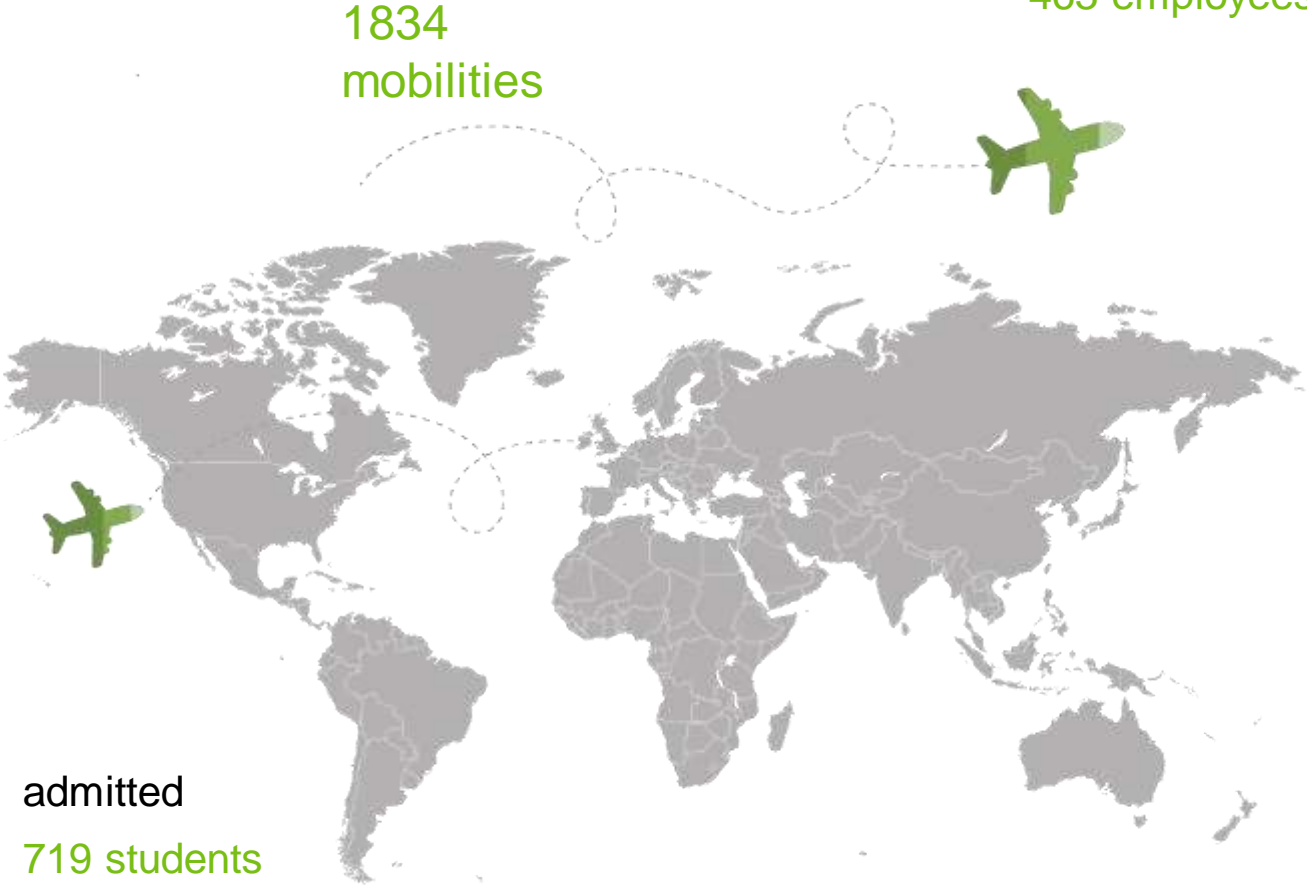

- MENDELU semi-operations - brewery, dairy, bakery, meat production
- linking theoretical knowledge with practical experience, developing students' skills and preparing them for practice
- practical teaching, research, preparing students for the work environment.

canteens

greenhouses and phytotrons

library

modern lecture rooms

laboratories

study rooms

# Internationalisation

departured in 2022  
478 students  
463 employees

- arrivals and departures to 90 countries worldwide
- MENDELU's most important partners outside the EU include Louisiana State University in the USA and Kasetsart University in Thailand
- the university cooperates and solves projects in Nicaragua, Peru, Thailand, South Africa, Zambia and the Philippines

\*departures of at least 5 days